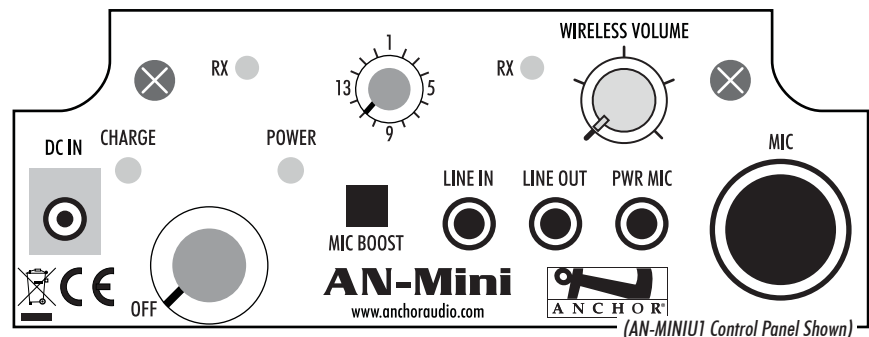

AN-MINI TECHNICAL SPECIFICATIONS

Rated Power Output	30 Watts	Inputs	
Max SPL@Rated Power	109 dB @ 1 meter	Line	line level, 3.5 mm
Frequency Response	100Hz - 15KHz ±3dB	Powered Mic	Lo-Z phantom power, 3.5 mm jack
Speaker Type	4.5" Neodymium woofer	Mic	Lo-Z, 1/4" phone
Battery Type	10 'AA' alkaline	RC-30 – Recharge Kit (optional)	
Dimensions (HWD)	5.5 x 5.5 x 6.5" / 14 x 14 x 16.5 cm	Battery Type	10 'AA' size, NiMH 2.5 Ah
Weight	2.5 pounds / 1.13 Kg	Charger	AC-30
Output		AC-30 Input	120 VAC, 60Hz, 24 watt max
Line	line level, 3.5 mm	AC-30/220 Input	220 VAC, 50Hz, 24 watt max
		Shipping Weight	2.1 pounds / 1.0 Kg

(FEATURES & SPECIFICATIONS SUBJECT TO CHANGE WITHOUT NOTICE)